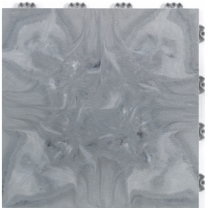

BERGO ELITE
TOTAL SIZE: ≈ 27 X 10 M

ELITE
MARBLE GREY