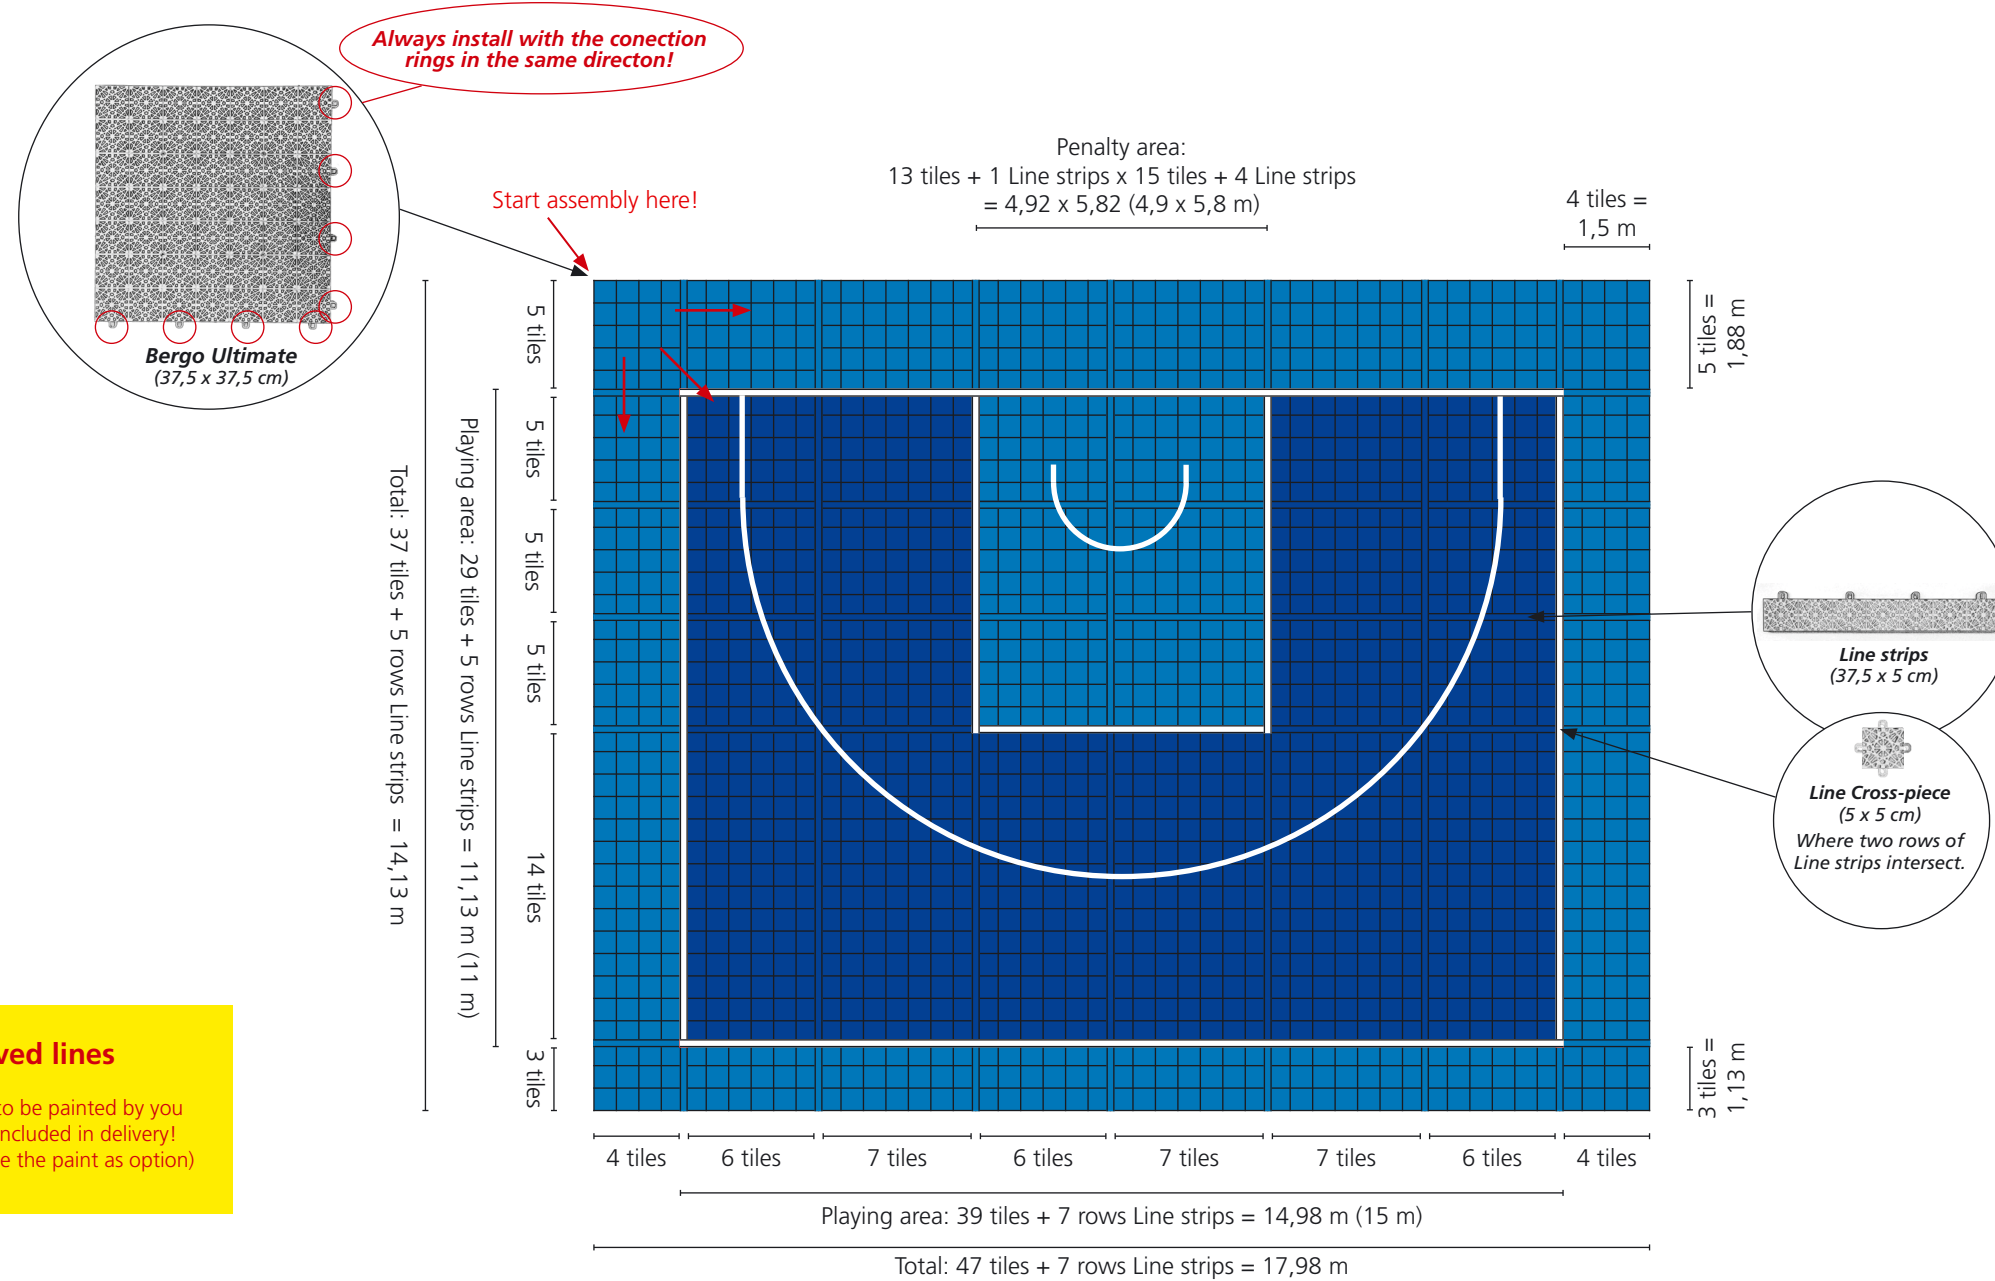

# BERGO ULTIMATE - BASKET 3X3

TOTAL SIZE: 17,98 X 14,13 M

PLAYING AREA: ≈ 15 X 11 M (14,98 X 11,13 M)

**Curved lines**

Curved lines to be painted by you and are not included in delivery! (we can provide the paint as option)