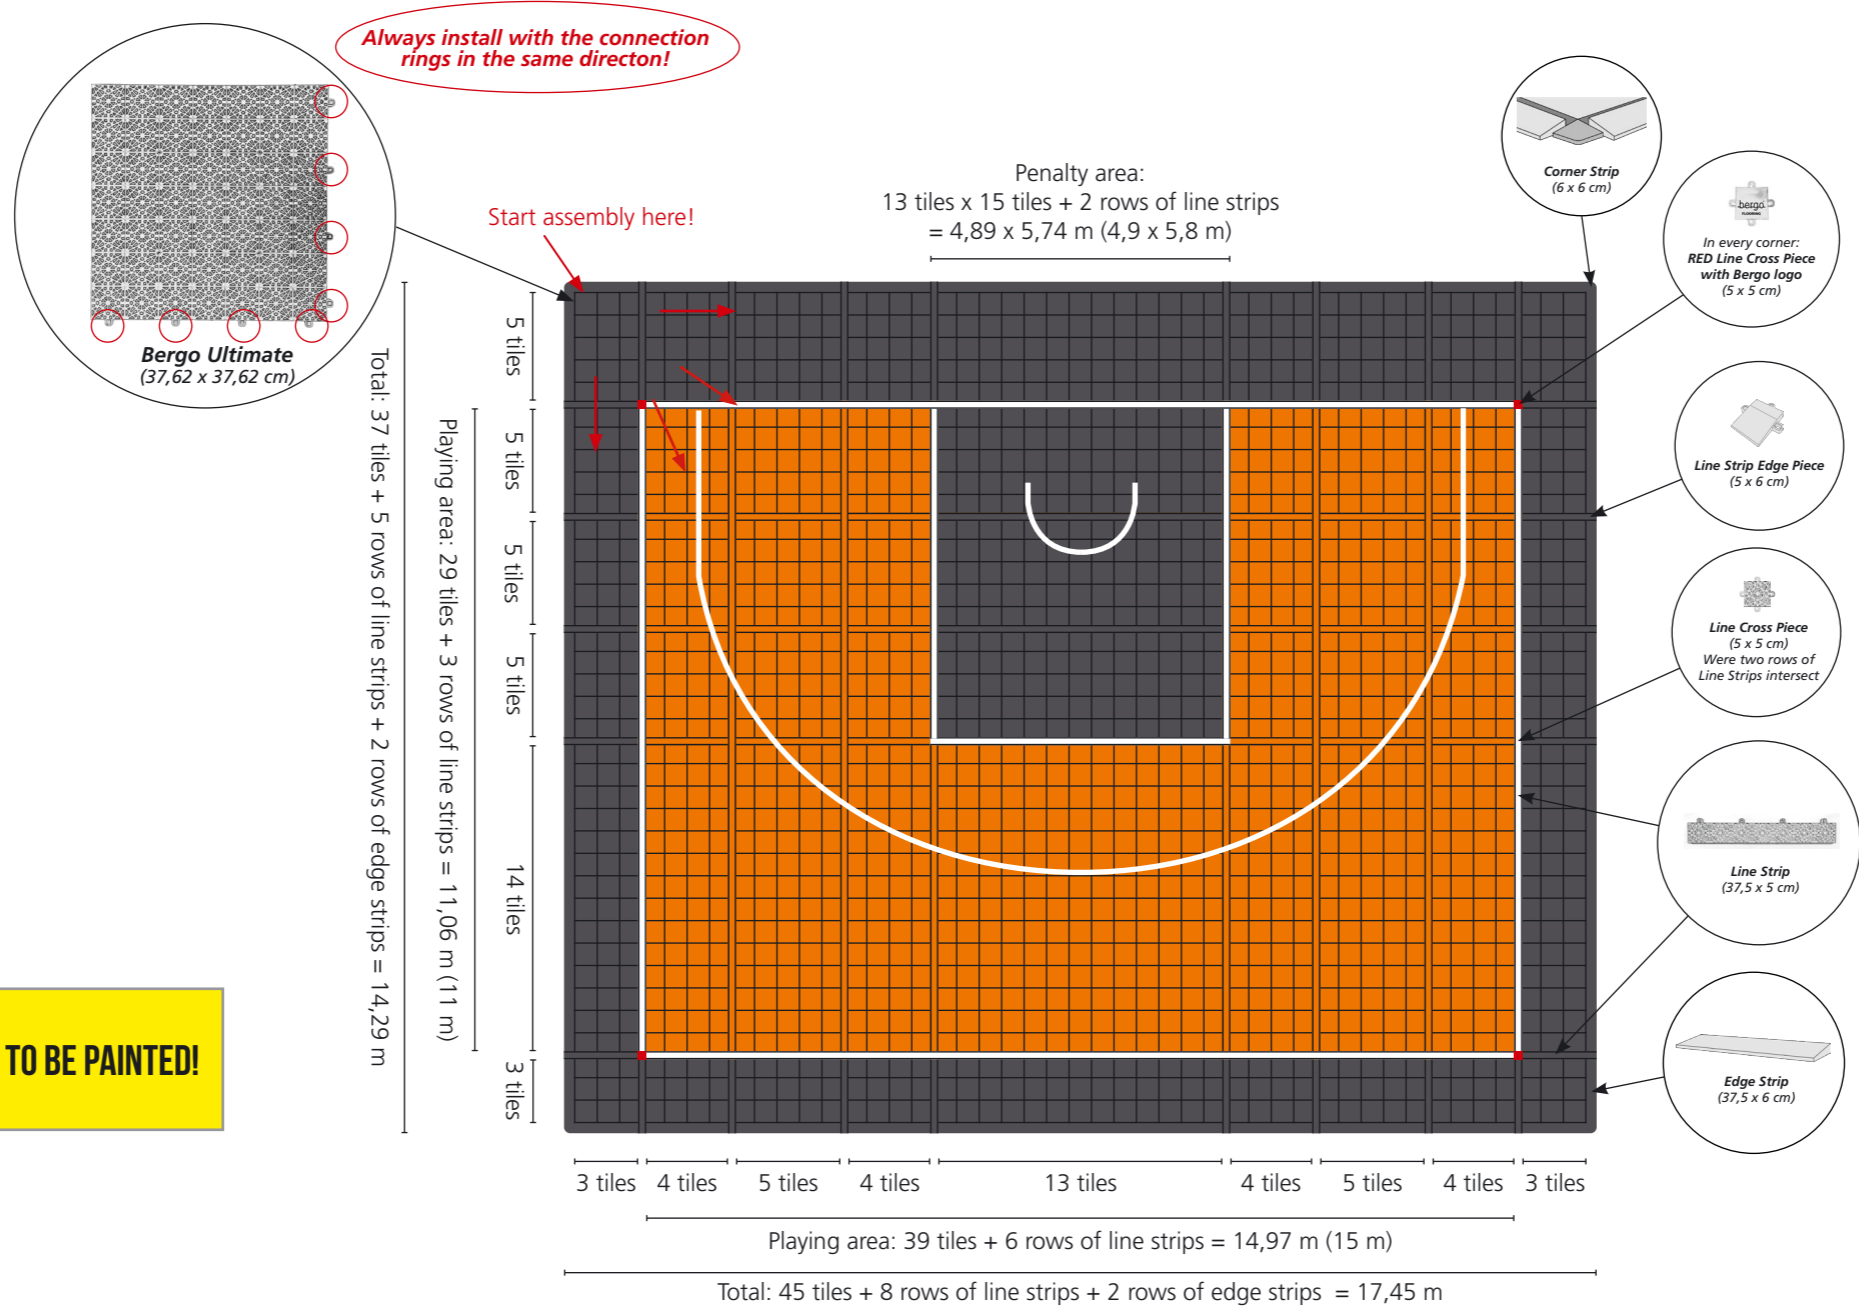

BERGO ULTIMATE PLUS - BASKET 3X3

TOTAL SIZE: 17,45 X 14,29 M

PLAYING AREA: ≈ 15 X 11 M (14,97 X 11,06 M)

ALL CURVED LINES TO BE PAINTED!