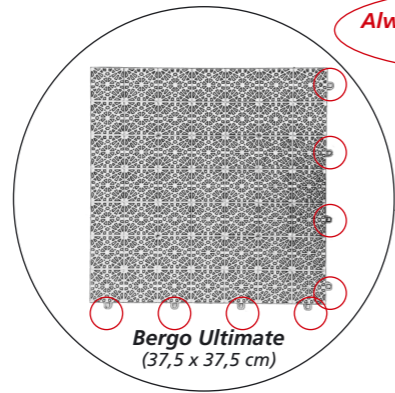

BERGO ULTIMATE PLUS - BASKET 3X3 FIBA

TOTAL SIZE: ≈ 18,12 X 14,42 M

PLAYING AREA: ≈ 15 X 11 M

FIBA

APPROVED EQUIPMENT

Always install with the connection rings in the same direction!

Start assembly here!

Bergo Ultimate
(37,5 x 37,5 cm)

Playing area: 29 tiles + painting of black tiles = 11 m (11 m)

Total: 38 tiles = 14,30
(+ 2 rows of edge strips = 14,42 m)

15 tiles

Penalty area (painted lines):
13,02 x 15,42 tiles
4,9 x 5,8 m

12 tiles

Playing area: 40 tiles = 15 m (15 m)

Total: 48 tiles = 18 m
(+ 2 rows of edge strips = 18,12 m)

ALL WHITE LINES TO BE PAINTED

HALF TILES INSIDE THE PENALTY AREA AND PLAYING AREA TO BE PAINTED GRAPHITE GREY

Corner strips
(6 x 6 cm)

Edge strips
(37,5 x 6 cm)