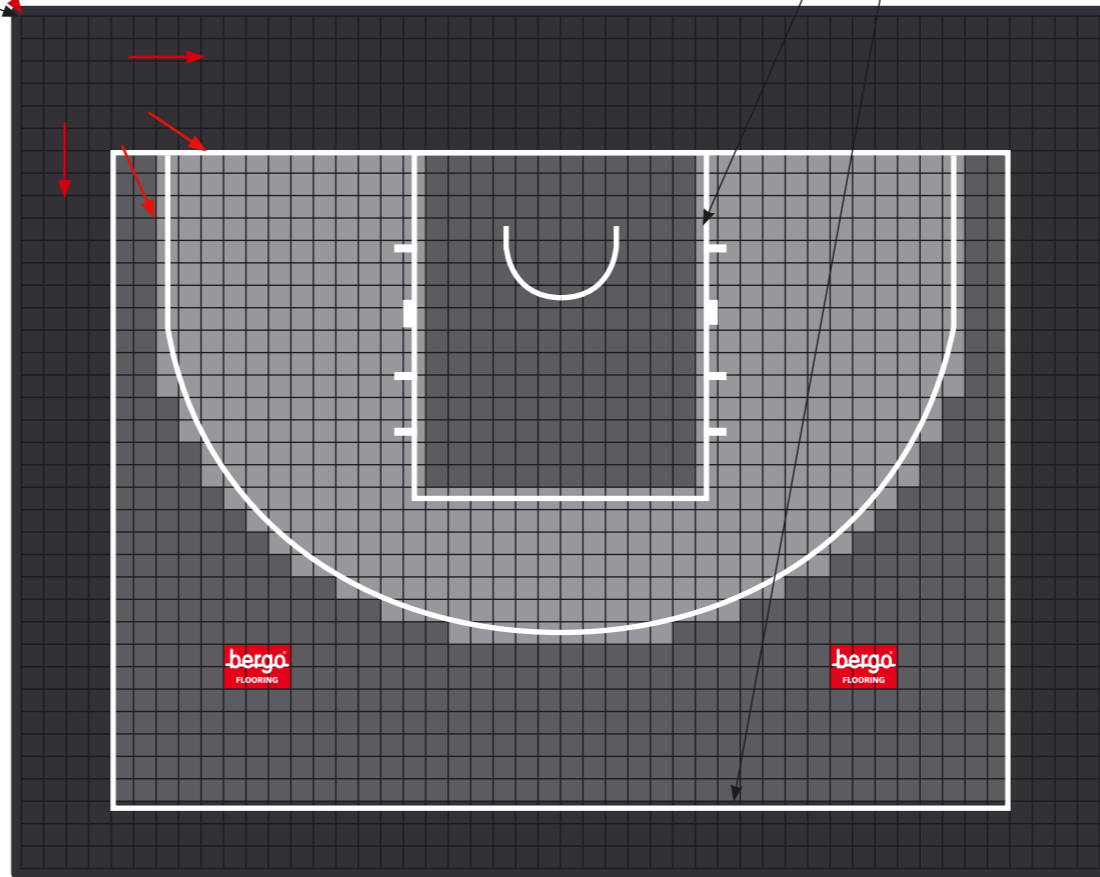

BERGO ULTIMATE PLUS - BASKET 3X3 FIBA

TOTAL SIZE: ≈ 18,12 X 14,42 M

PLAYING AREA: ≈ 15 X 11 M

FIBA

APPROVED EQUIPMENT

Always install with the connection rings in the same direction!

Start assembly here!

Bergo Ultimate
(37,5 x 37,5 cm)

Playing area: 29 tiles + painting of black tiles = 11 m (11 m)

Total: 38 tiles = 14,30
(+ 2 rows of edge strips = 14,42 m)

15 tiles

Penalty area (painted lines):
13,02 x 15,42 tiles
4,9 x 5,8 m

12 tiles

Playing area: 40 tiles = 15 m (15 m)

Total: 48 tiles = 18 m
(+ 2 rows of edge strips = 18,12 m)

ALL WHITE LINES TO BE PAINTED

HALF TILES INSIDE THE PENALTY AREA AND PLAYING AREA TO BE PAINTED GRAPHITE GREY

Corner strips
(6 x 6 cm)

Edge strips
(37,5 x 6 cm)