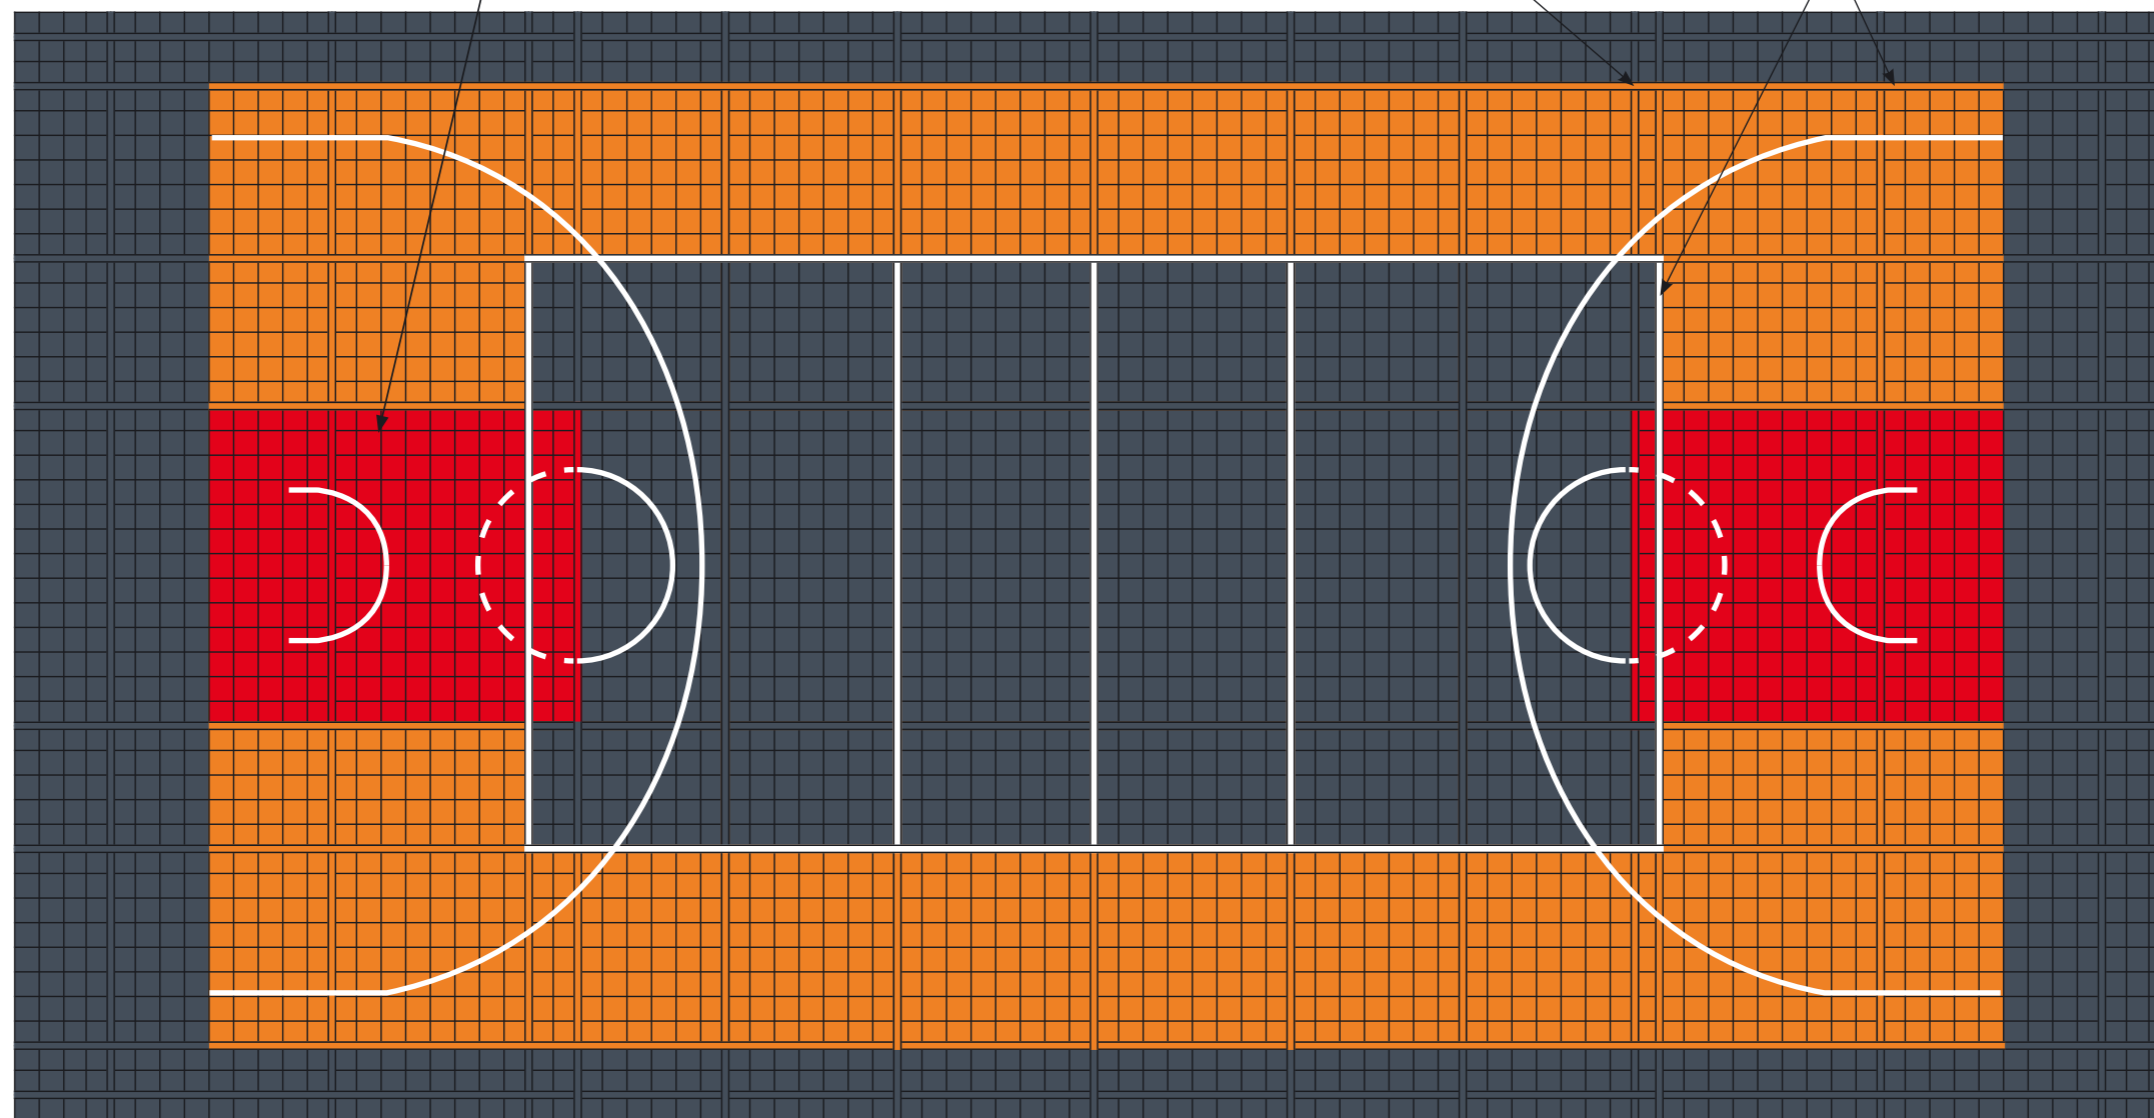

Always install with the connection rings in the same direction!

Penalty area:
13 tiles x 15 tiles + 3 line strips
= 4,88 x 5,79 (Std: 4,9 x 5,8 m)

Line Cross-piece
(5 x 5 cm)
Where two rows of
Line strips intersect.

Line strips
(37,5 x 5 cm)

4 tiles | 9 tiles | 8 tiles | 2 t | 6 tiles | 7 tiles | 8 tiles | 8 tiles | 7 tiles | 7 tiles | 1 t | 9 tiles | 9 tiles | 3 tiles

Volleyball: 46 tiles + 9 rows Line strips = 17,76 m

Basket: 73 tiles + 11 rows Line strips = 28,01 m

Standard size according to (FIBA) is 28,00 m

Total: 88 tiles + 13 rows of line strips = 33,76 m

1 t 2 t | 8 tiles | 5 tiles | 13 tiles | 6 tiles | 7 tiles | 2 t 1 t

Volleyball: 24 tiles + 4 rows of line strips = 9,23 m

Basket: 39 tiles + 6 rows of line strips = 14,97 m

Standard size according to (FIBA) is 15,00 m

Total: 45 tiles + 8 rows of line strips = 17,33 m