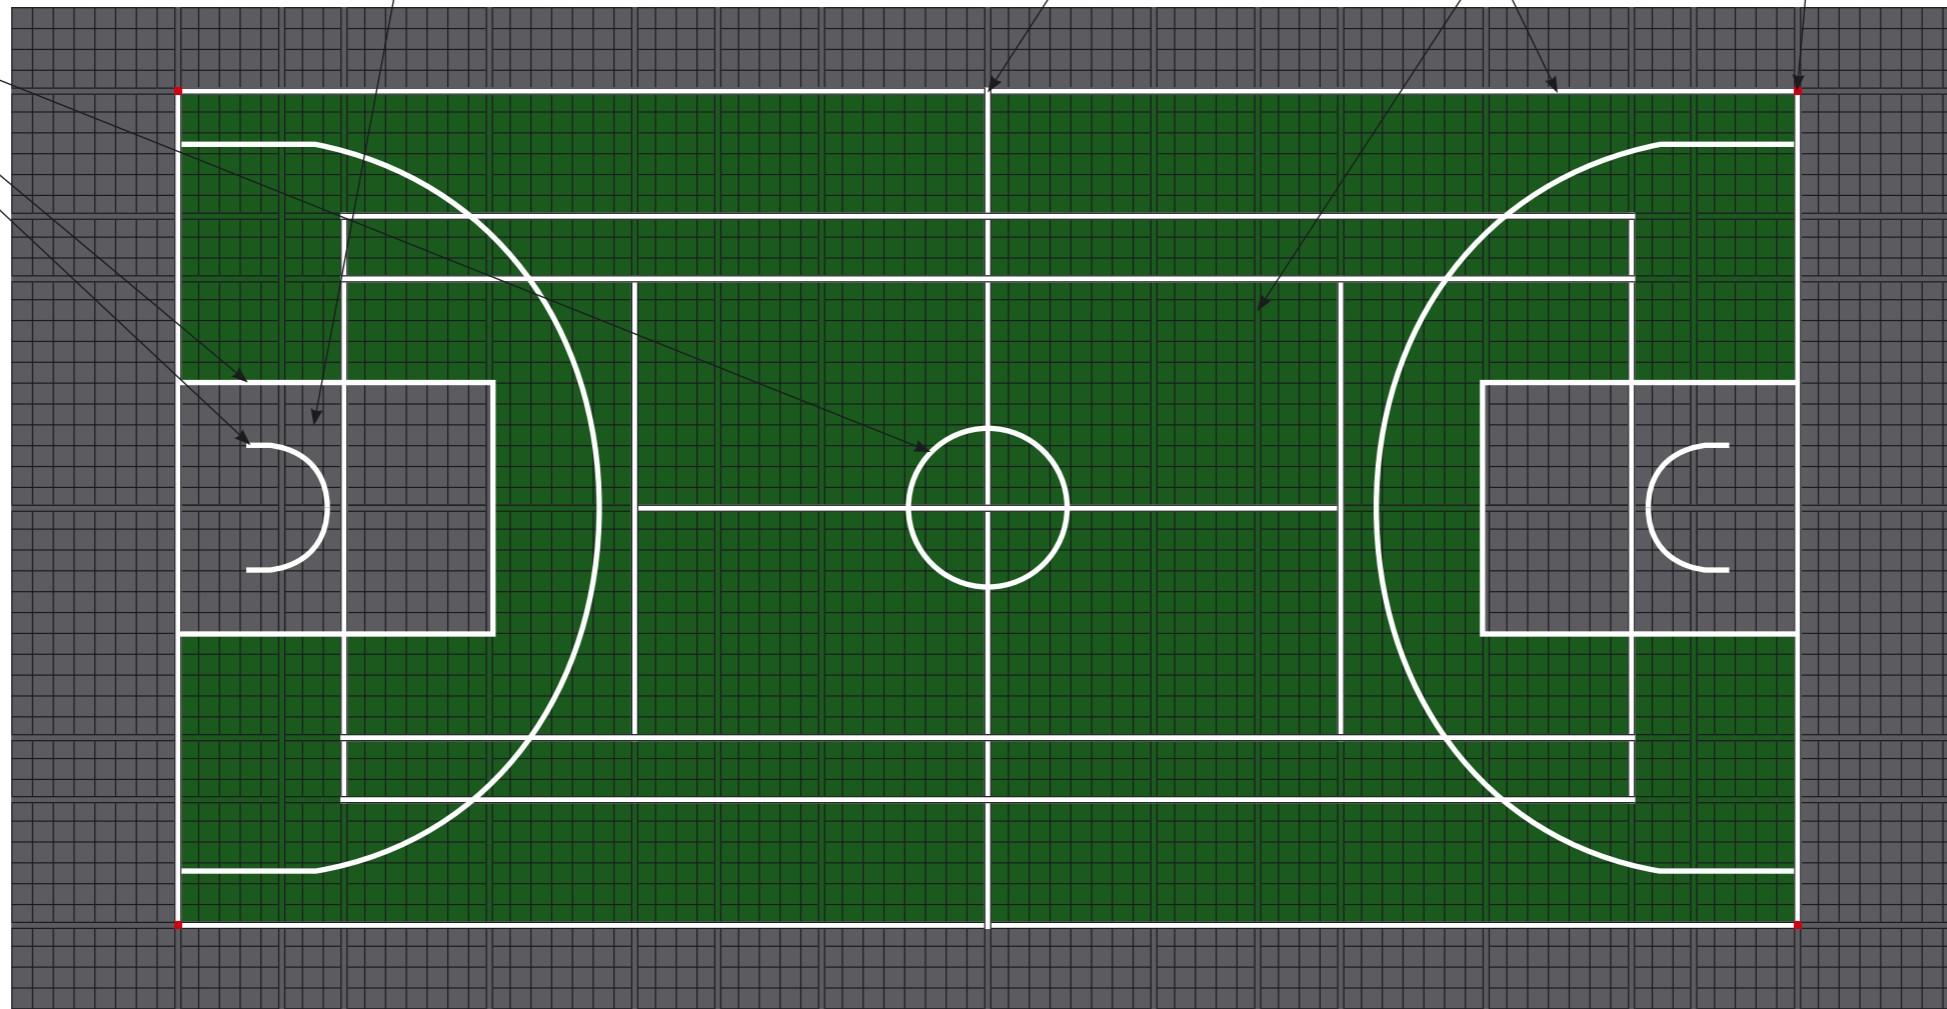

# BERGO ULTIMATE - MULTICOURT

TOTAL SIZE: 36 X 18,35 M

BASKET: 30 X 15,35 M

TENNIS: 23,80 X 10,75 M

**LINES TO BE PAINTED!**

Penalty area:  
13 tiles x 15 tiles + 4 line strips  
= 4,88 x 5,82 m (4,9 x 5,8 m)

8 tiles 5 tiles 3 tiles 7 tiles 7 tiles 4 tiles 5 tiles 8 tiles 8 tiles 5 tiles 4 tiles 7 tiles 7 tiles 3 tiles 5 tiles 8 tiles

Tennis: 62 tiles + 11 rows of line strips = 23,80 m

Basket: 78 tiles + 15 rows of line strips = 30 m

Total: 94 tiles + 15 rows of line strips = 36 m

4 tiles 6 tiles 3 tiles 11 tiles 11 tiles 3 tiles 6 tiles 4 tiles  
Tennis: 28 tiles + 5 rows of line strips = 10,75 m  
Basket: 40 tiles + 7 rows of line strips = 15,35 m  
Total: 48 tiles + 7 rows of line strips = 18,35 m