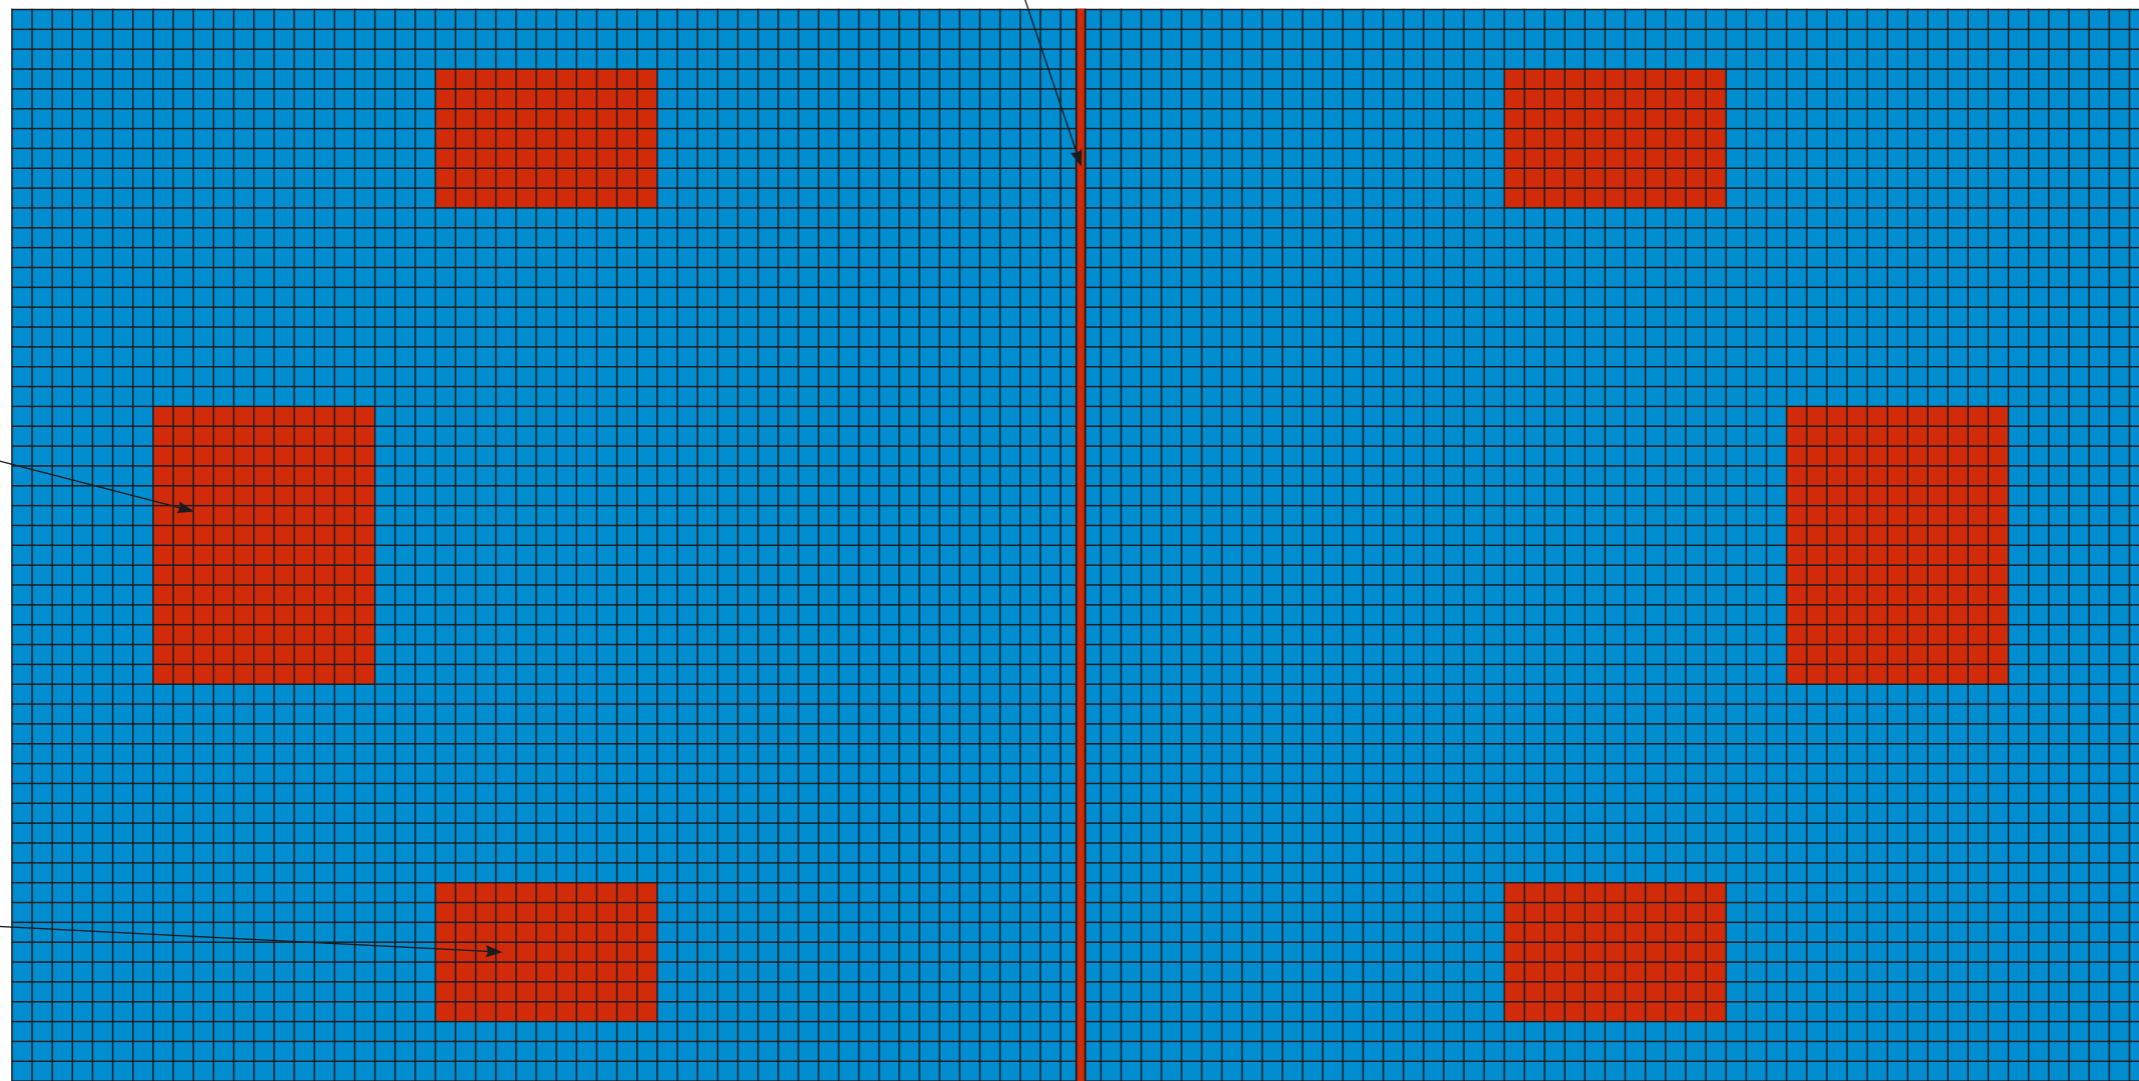

# BERGO ULTIMATE - INNEBANDY

TOTAL SIZE: ≈ 40 X 20 M (39,99 X 20,31 M)

UNISPORT SE - IBK HÄRNÖSAND

Goal area  
11 x 14 tiles =  
4,14 x 5,27 m

Goal area  
7 x 11 tiles =  
2,63 x 4,14 m

53 tiles | 53 tiles

Total: 106 tiles + 1 row of line strips = 39,99 m

Total: 54 tiles = 20,31 m