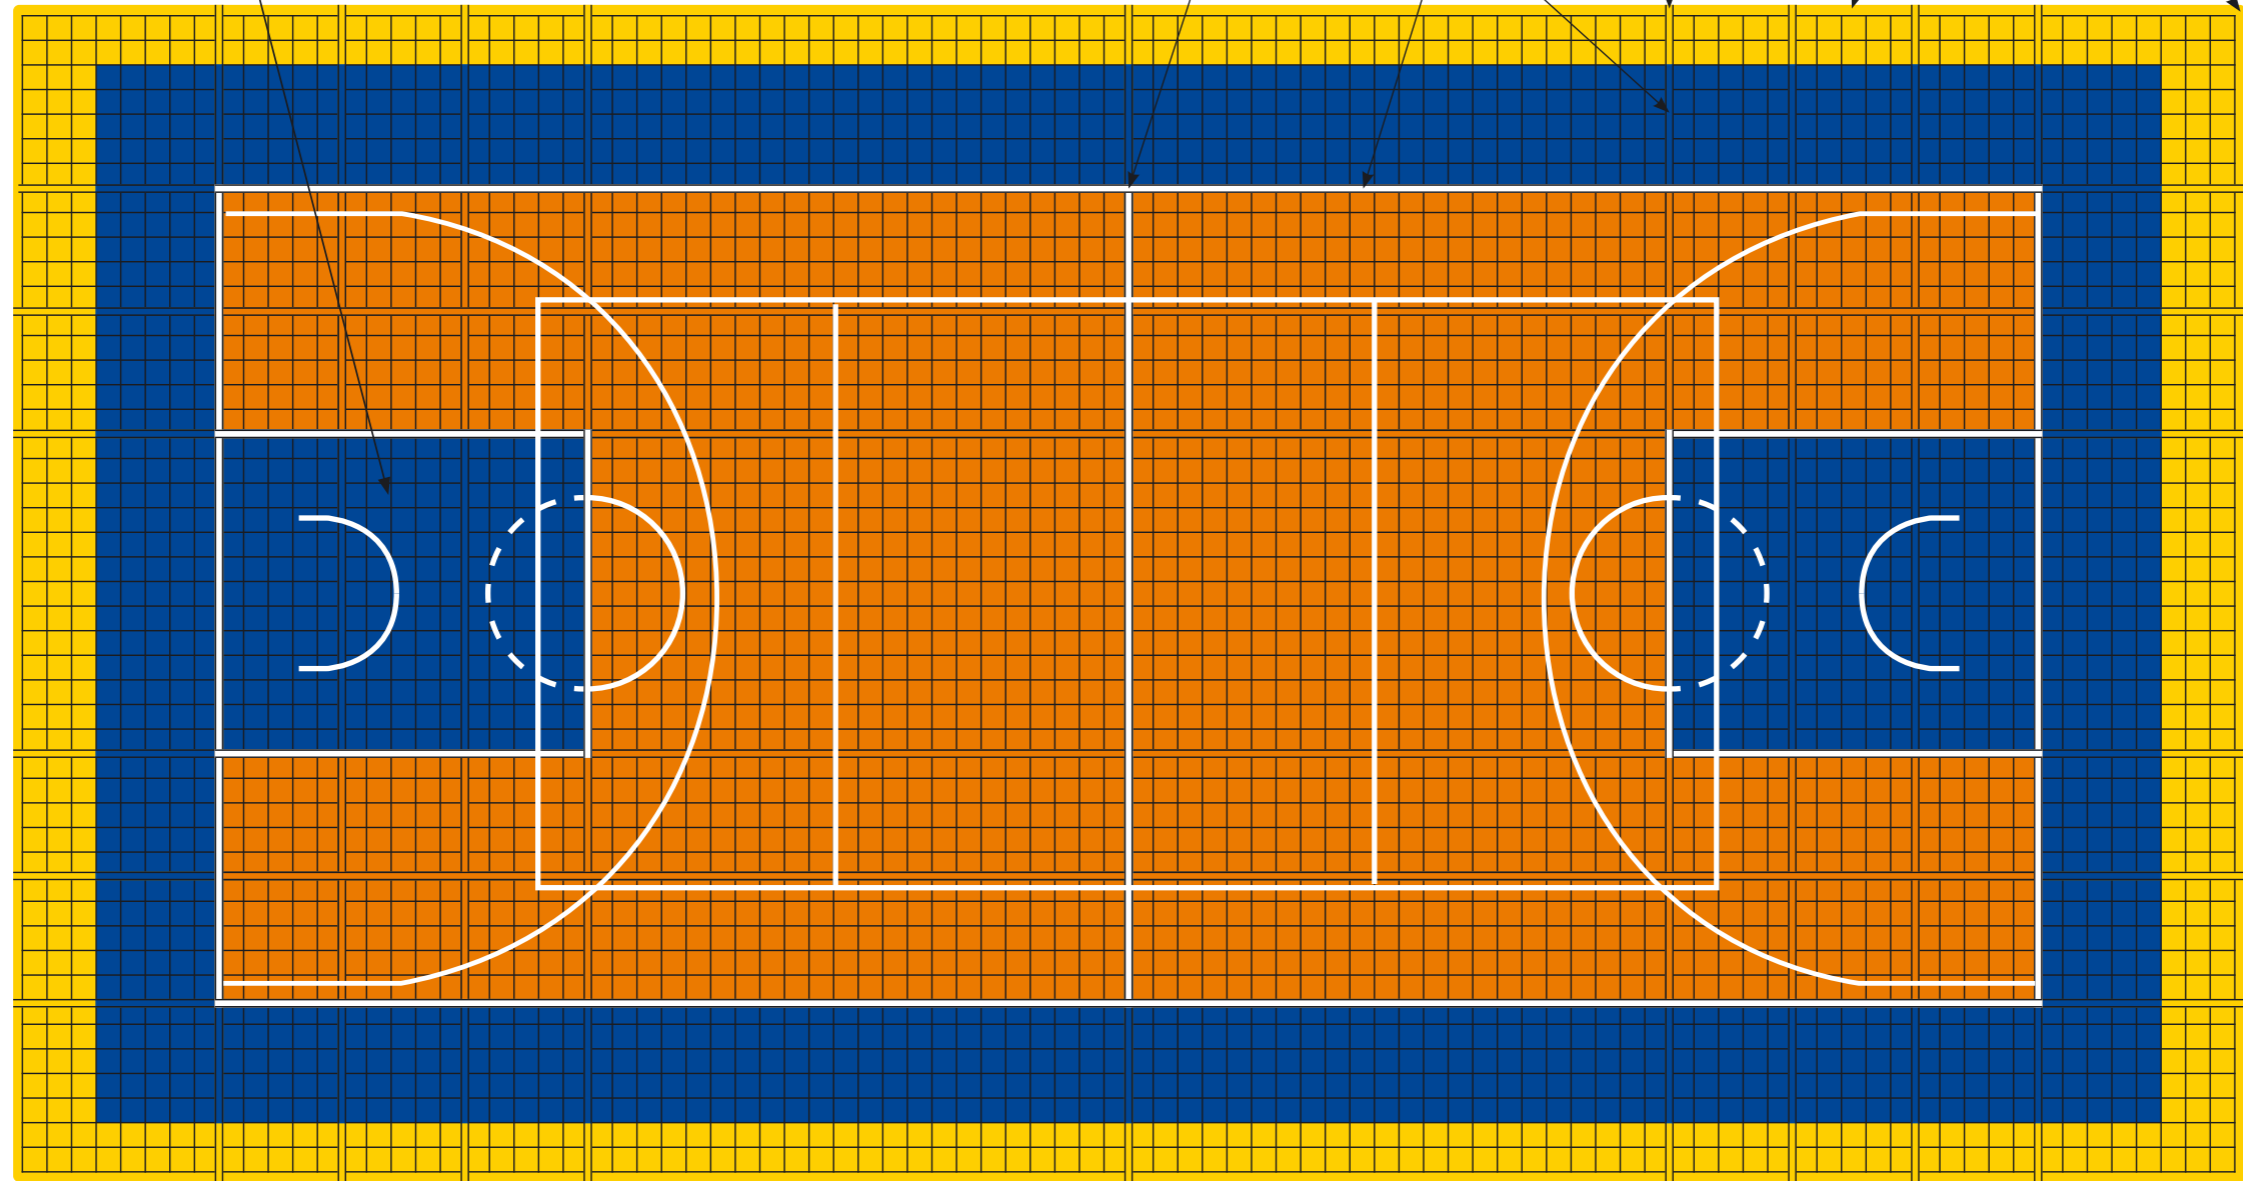

BERGO ULTIMATE - BASKET

TOTAL SIZE: 34,32 X 18,05 M

BASKET: 28,20 X 12,68 M

White lines for Volleyball (except center line) needs to be painted

Please note! When lines are made with the strips, they will not exactly correspond to the line standards.
If 100% line standards are required, all lines has to be painted.
All court measurements are made to the outside of the lines.

Penalty area:
13 tiles + 2 line strips x 15 tiles + 4 line strips
= 4,98 x 5,83 (Std: 4,9 x 5,8 m)

8 tiles 5 tiles 5 tiles 5 tiles 22 tiles 22 tiles 5 tiles 5 tiles 5 tiles 8 tiles

Basket: 74 tiles + 9 rows line strips = 28,20 m

84 tiles + 9 rows line strips = 31,95 m

Total: 90 tiles + 9 rows of line strips + 2 rows of edge strips = 34,32 m

2 t 5 tiles 5 tiles 13 tiles 5 tiles 5 tiles 2 t

Playing area: 33 tiles + 6 rows of line strips = 12,68 m

Playing area: 43 tiles + 6 rows of line strips = 16,43 m

Total: 47 tiles + 6 rows of line strips + 2 rows of edge strips = 18,05 m