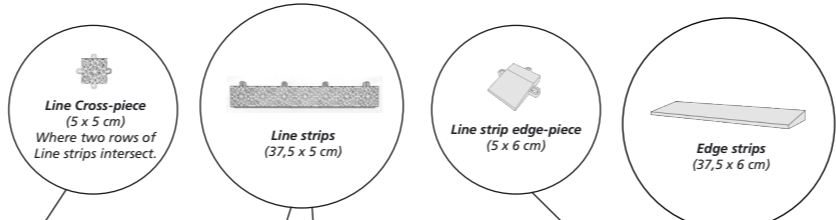

BERGO ULTIMATE - MULTICOURT

TOTAL SIZE: ≈ 55 X 30 M (55,27 X 30,47 M)"

Please note! Rounded lines and lines for Floor Curling and Shuffelboard needs to be painted!

Basket: 74 tiles + 7 rows of line strips = 28,10 m

King: 8 x 8 tiles = 3 x 3 m Floor Curling: 27 tiles + 7 rows of line strips = 10,48 m

Floor Curling: 6 tiles = 2,25 m

Airbadminton: 42 tiles + 5 rows of line strips = 16 m

Shuffelboard: 5 tiles = 1,88 m

Total: 80 tiles + 7 rows of line strips + 2 edge strips = 30,47 m

3 tiles 6 tiles 7 tiles 3 tiles 10 tiles 7 tiles 6 tiles 10 tiles 6 tiles 7 tiles 7 tiles 7 tiles 7 tiles 6 tiles 8 tiles 2 tiles 12 tiles 2 t 5 tiles 4 tiles 2 t 12 tiles 2 t 3 t

Basket: 39 tiles + 7 rows of line strips = 14,98 m