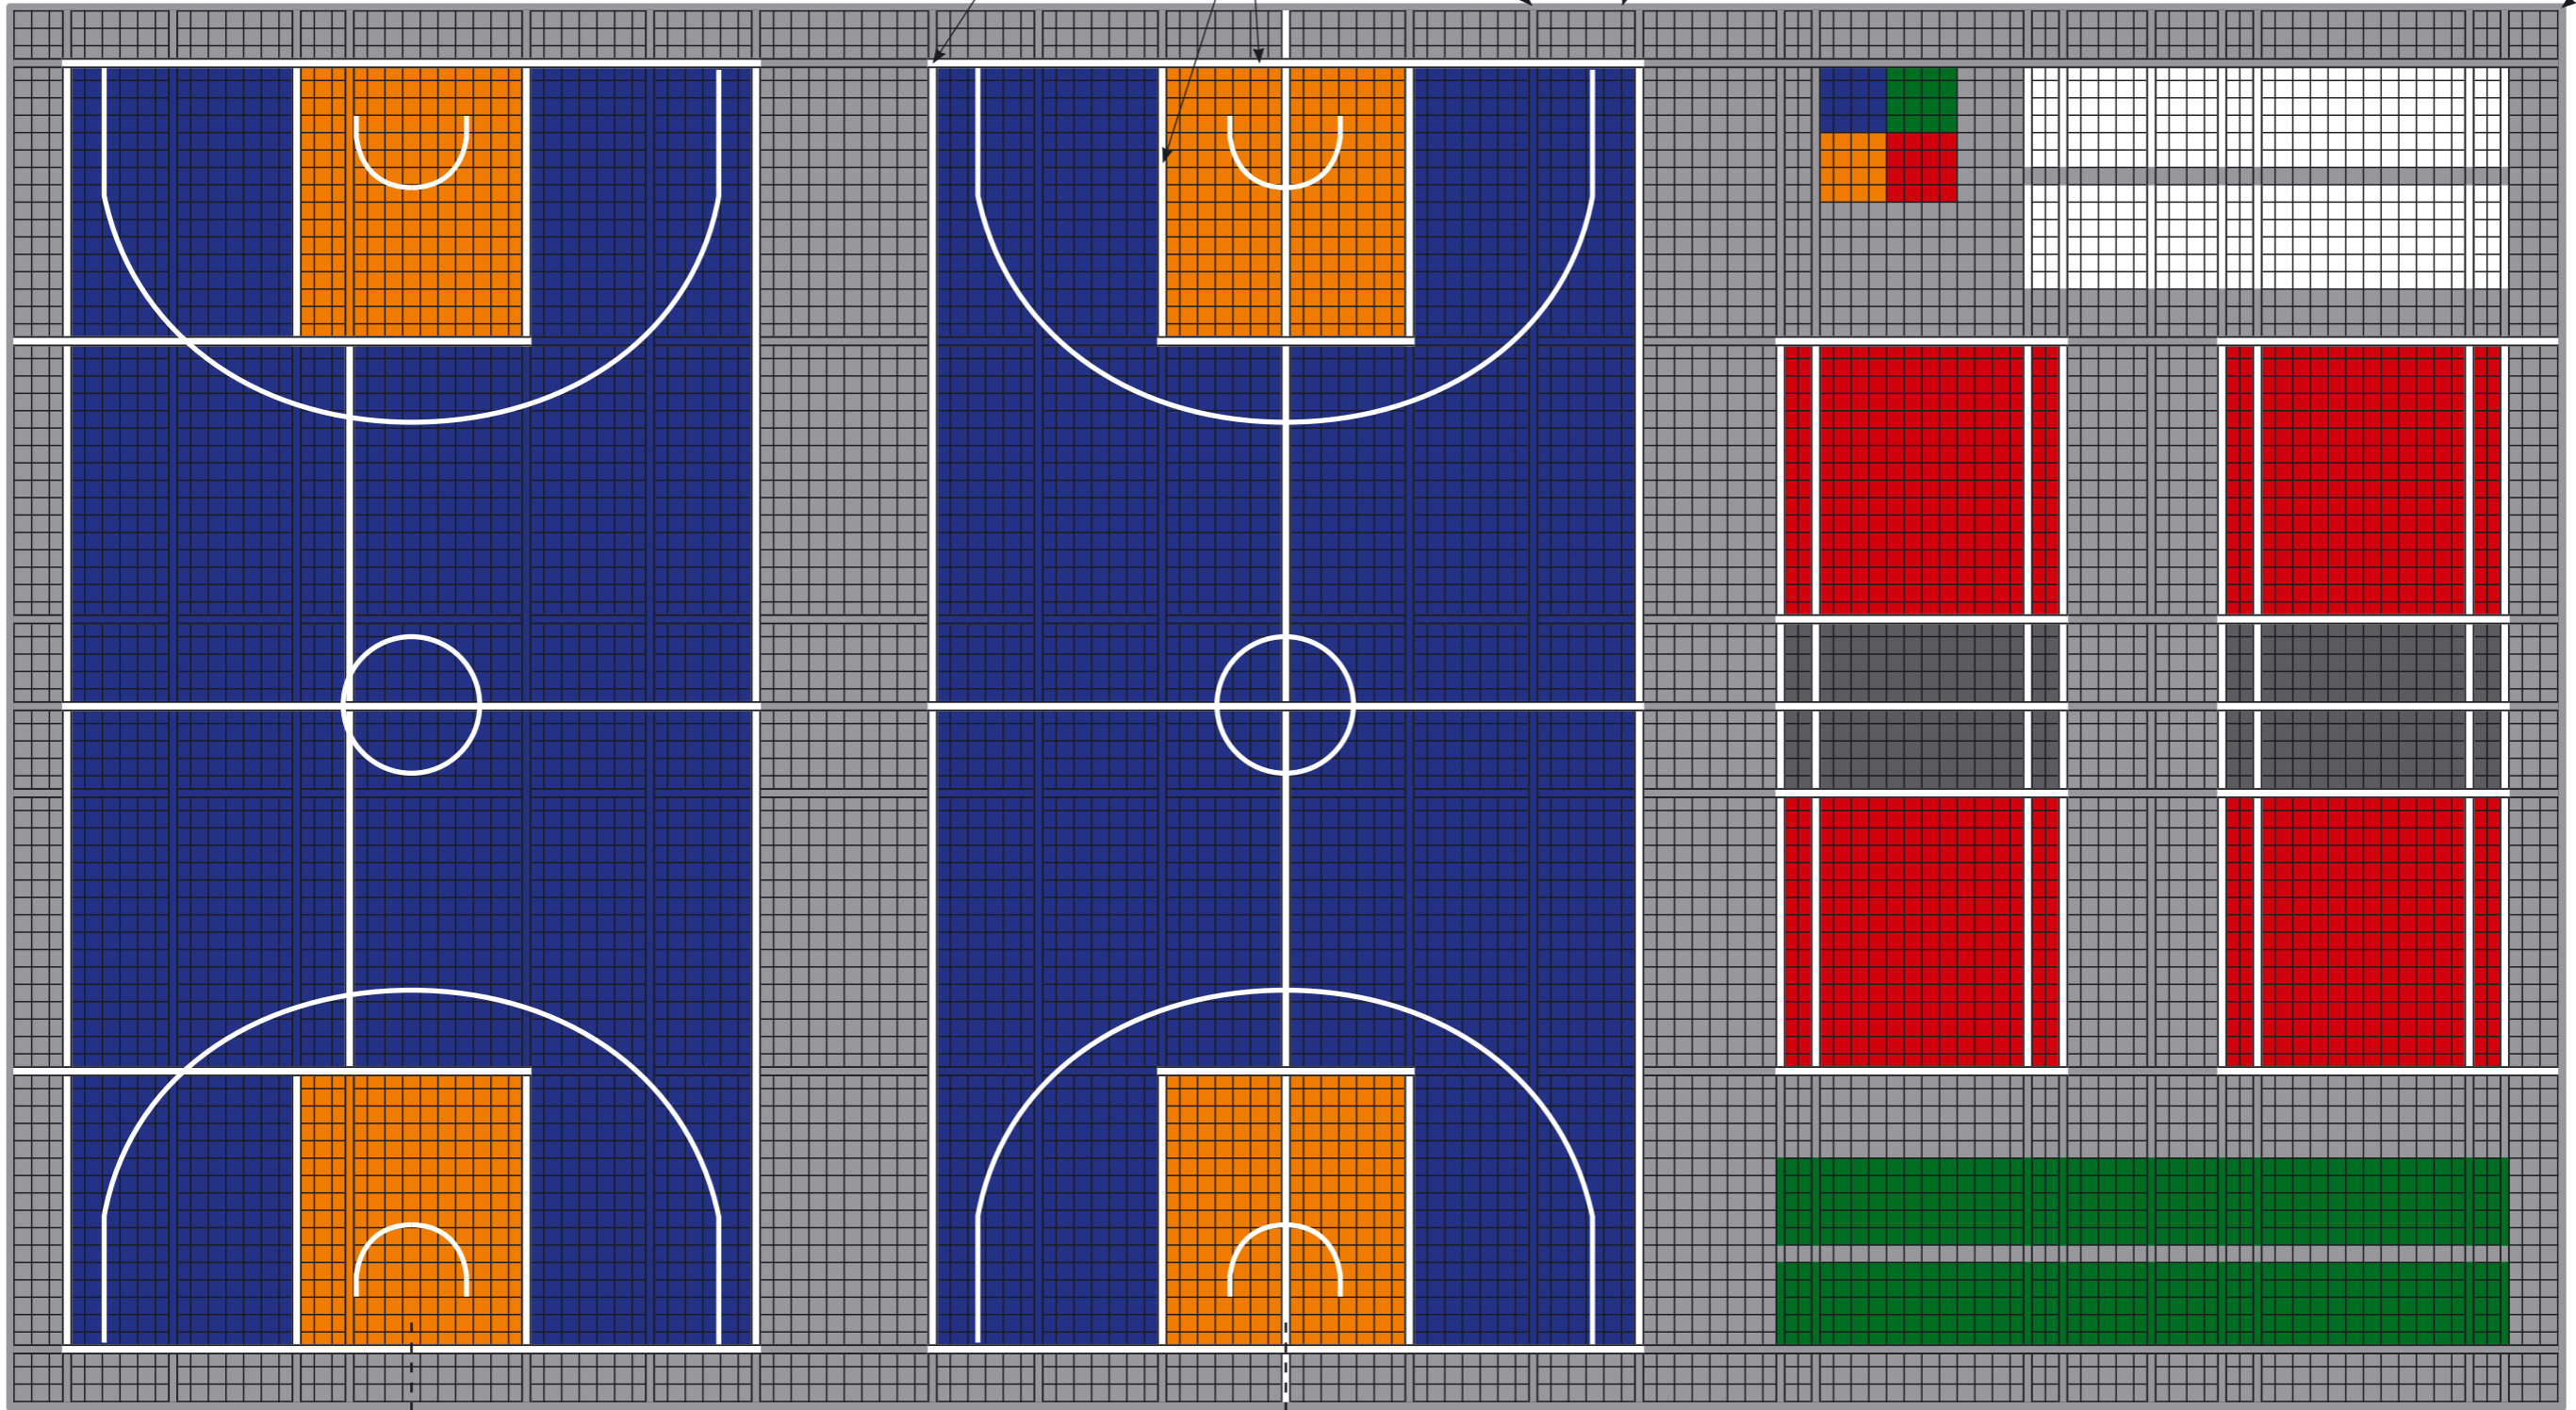

BERGO ULTIMATE - MULTICOURT

TOTAL SIZE: ≈ 55 X 30 M (55,27 X 30,47 M)"

Please note! Rounded lines and lines for Floor Curling and Shuffelboard needs to be painted!

Basket: 74 tiles + 7 rows of line strips = 28,10 m

King: 8 x 8 tiles = 3 x 3 m Floor Curling: 27 tiles + 7 rows of line strips = 10,48 m

Floor Curling: 6 tiles = 2,25 m

Airbadminton: 42 tiles + 5 rows of line strips = 16 m

Shuffelboard: 5 tiles = 1,88 m

Total: 80 tiles + 7 rows of line strips + 2 edge strips = 30,47 m

3 tiles 6 tiles 7 tiles 3 tiles 10 tiles 7 tiles 6 tiles 10 tiles 6 tiles 7 tiles 7 tiles 7 tiles 7 tiles 6 tiles 8 tiles 2 tiles 12 tiles 2 t 5 tiles 4 tiles 2 t 12 tiles 2 t 3 t

Basket: 39 tiles + 7 rows of line strips = 14,98 m

Basket: 40 tiles + 7 rows of line strips = 15,35 m

Shuffelboard: 41 tiles + 9 rows of line strips = 15,83 m

Airbadminton: 16 tiles + 4 rows of line strips = 6,20 m

CC-mått mellan korgar: 18,92 m

Total: 144 tiles + 23 rows of line strips + 2 edge strips = 55,27 m