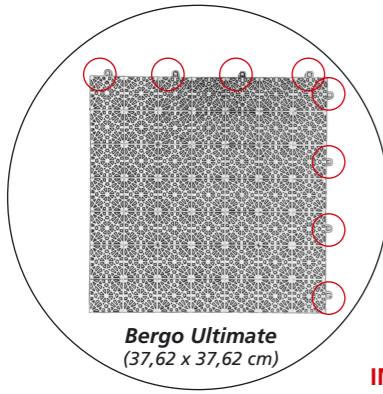

BERGO ULTIMATE - MULTICOURT

TOTAL SIZE: ≈ 35,01 X 22,92 M

INSIDE RINK: 33,51 X 21,42

ULTIMATE
DARK BLUE

Bergo Ultimate
(37,62 x 37,62 cm)

IMPORTANT
Start assembly here!

Always install with the connection rings in the same direction!