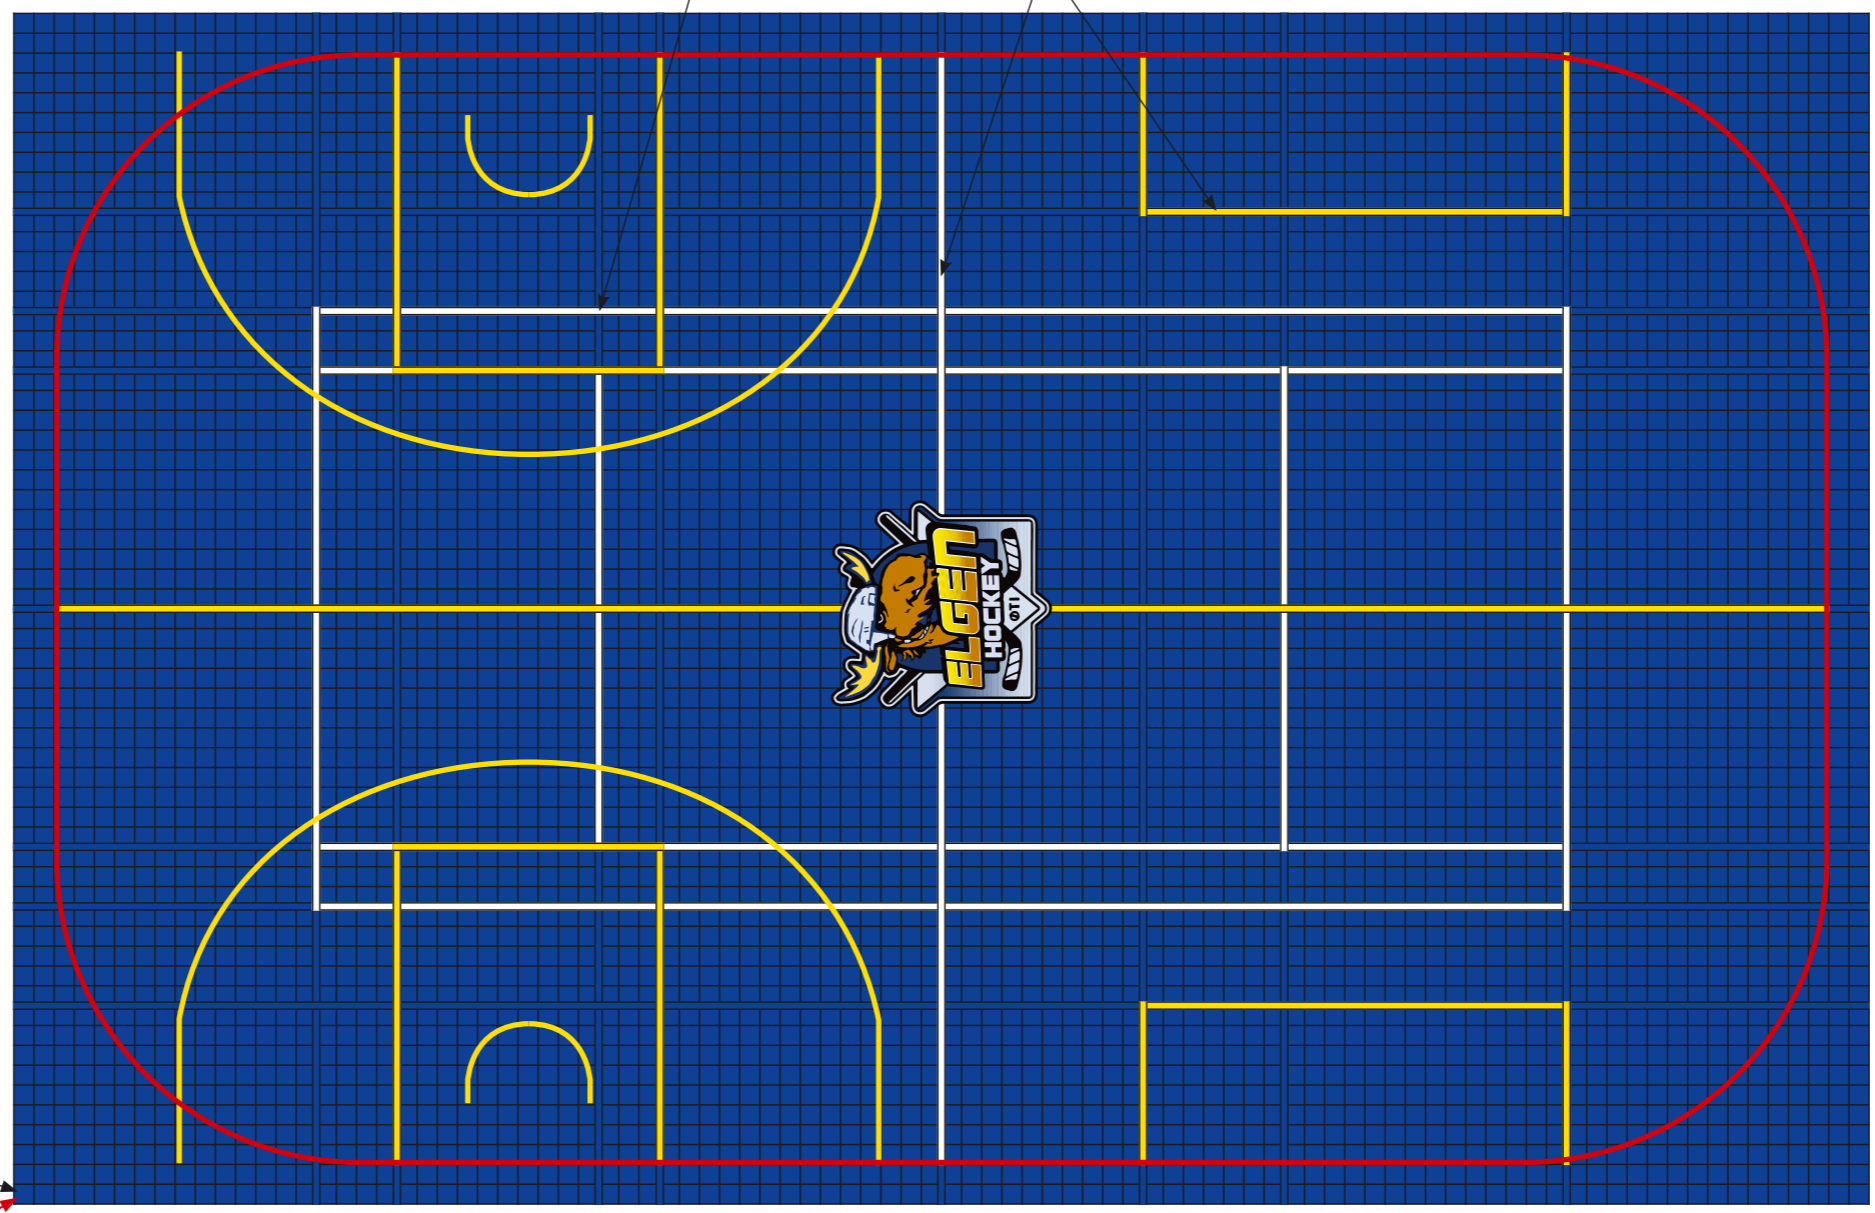

BERGO ULTIMATE - MULTICOURT

TOTAL SIZE: ≈ 35,01 X 22,92 M

INSIDE RINK: 33,51 X 21,42

ULTIMATE
DARK BLUE

Bergo Ultimate
(37,62 x 37,62 cm)

IMPORTANT
Start assembly here!

Always install with the connection rings in the same direction!